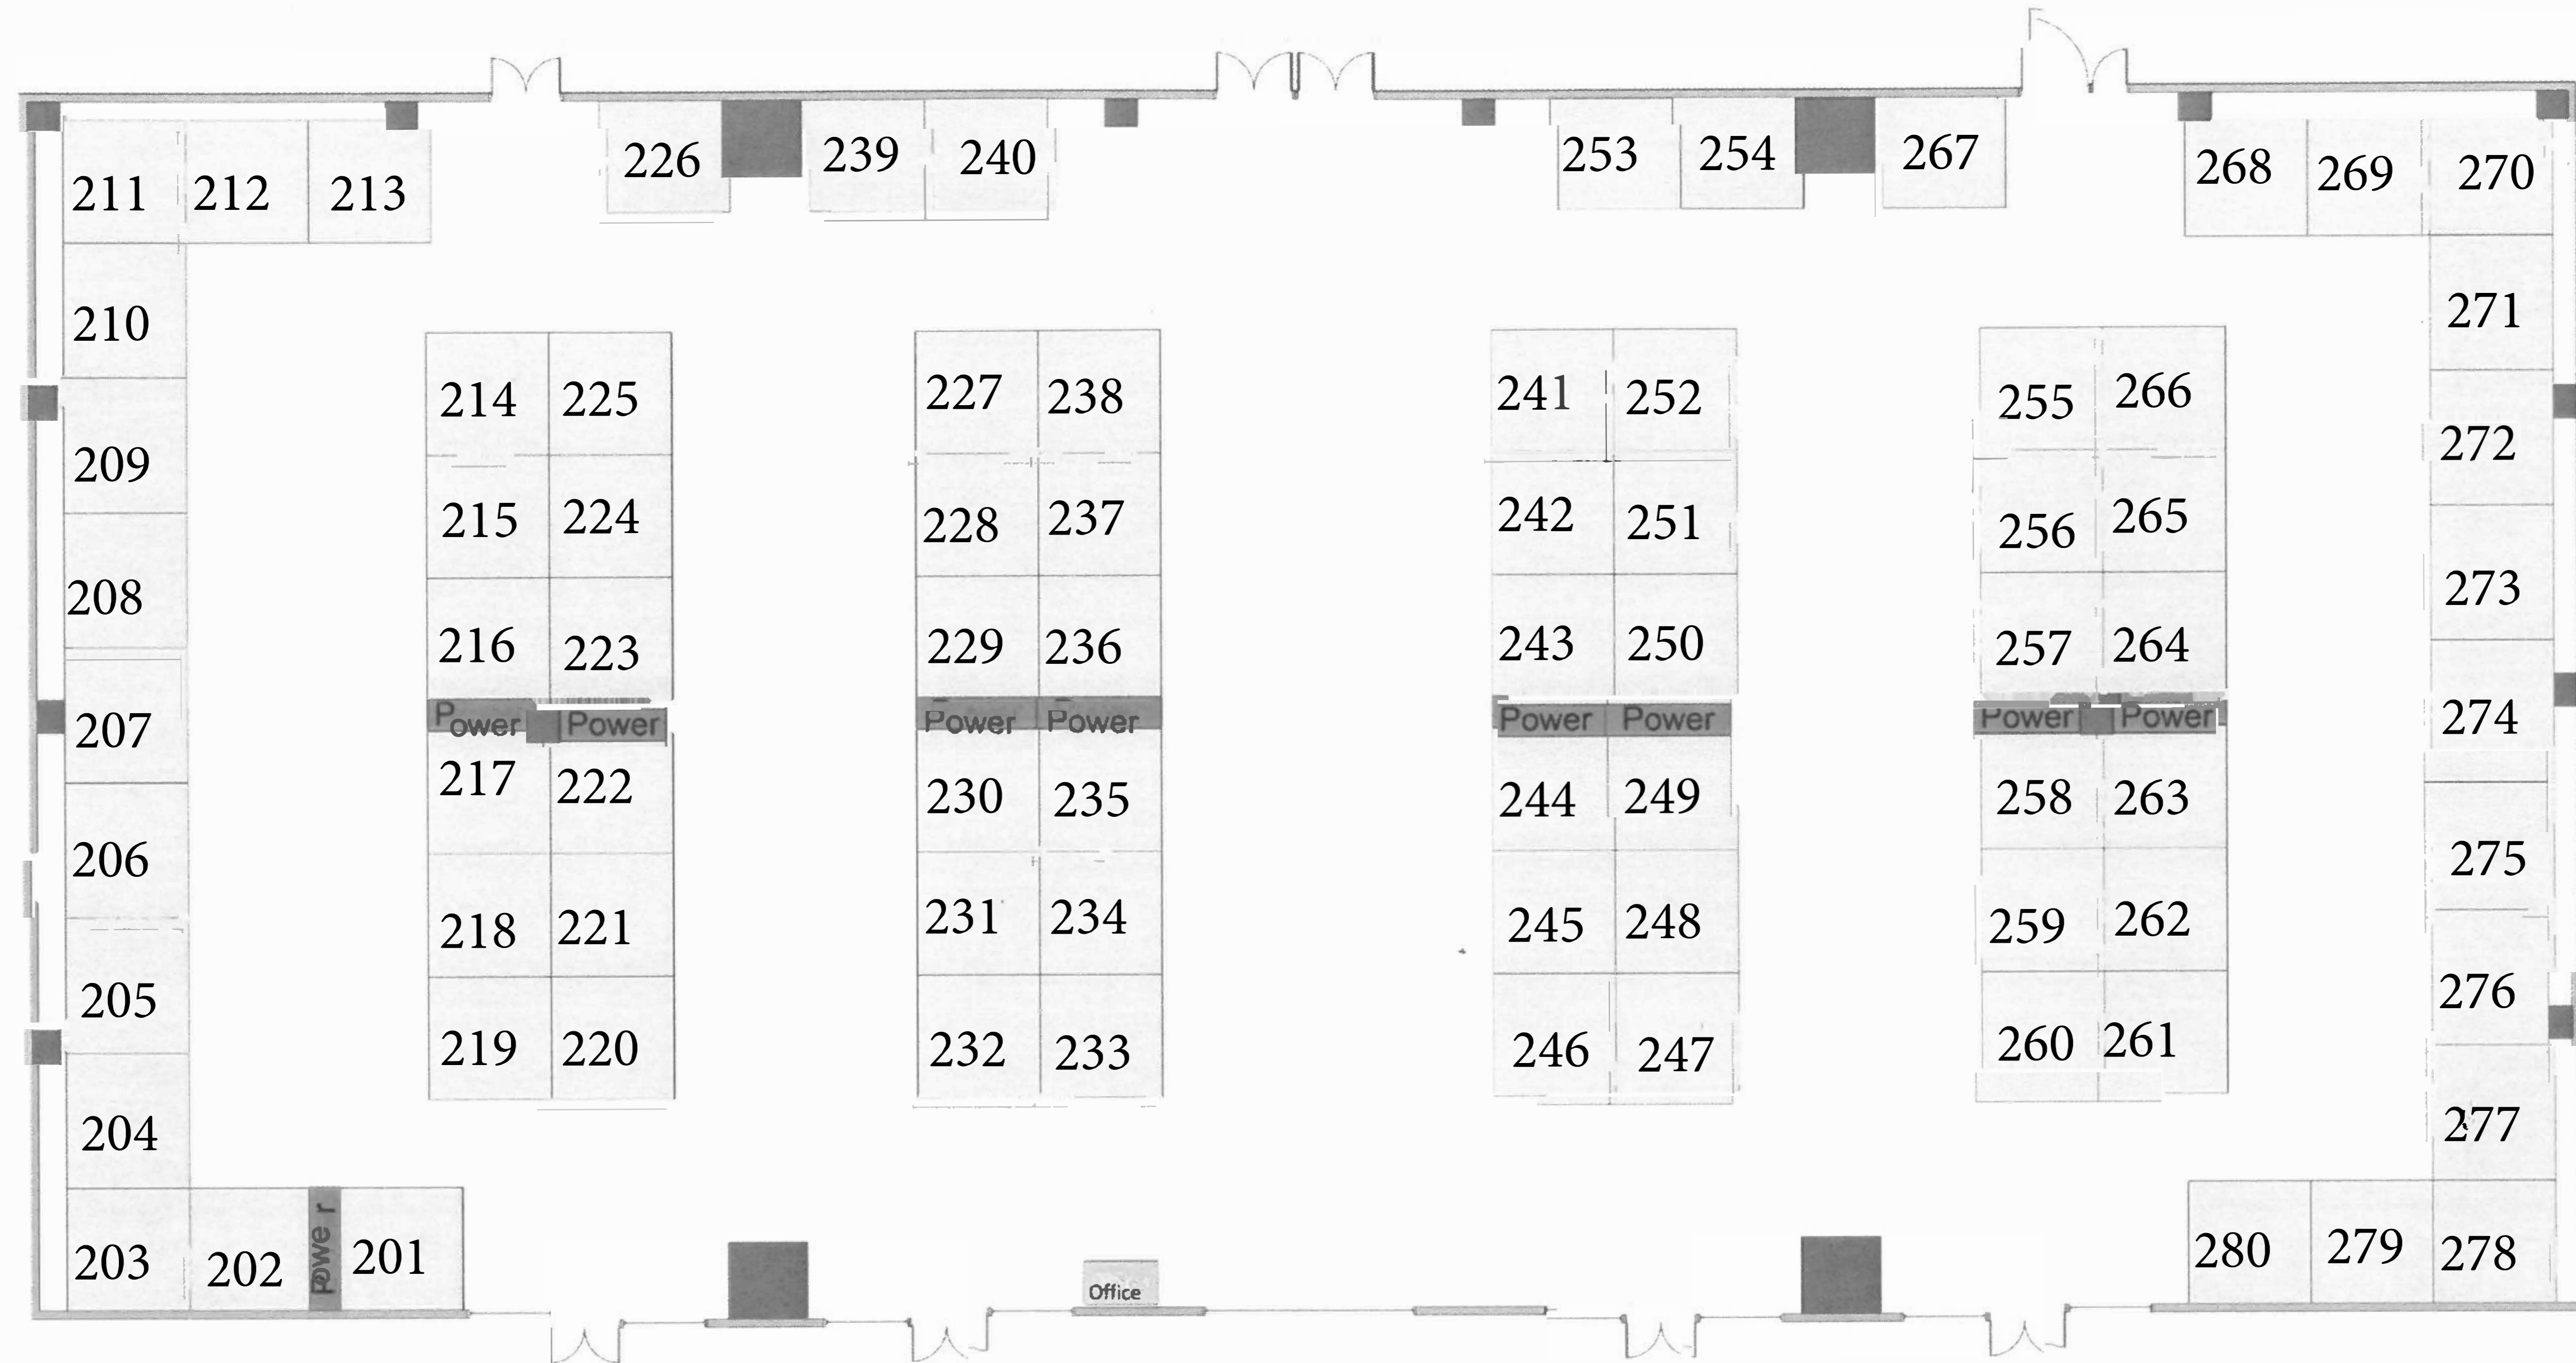

Parking Lot

RTTH Marketplace - Vendor Booths

Glass Doors to Exit Outside

Glass Doors Facing Concourse

Concourse